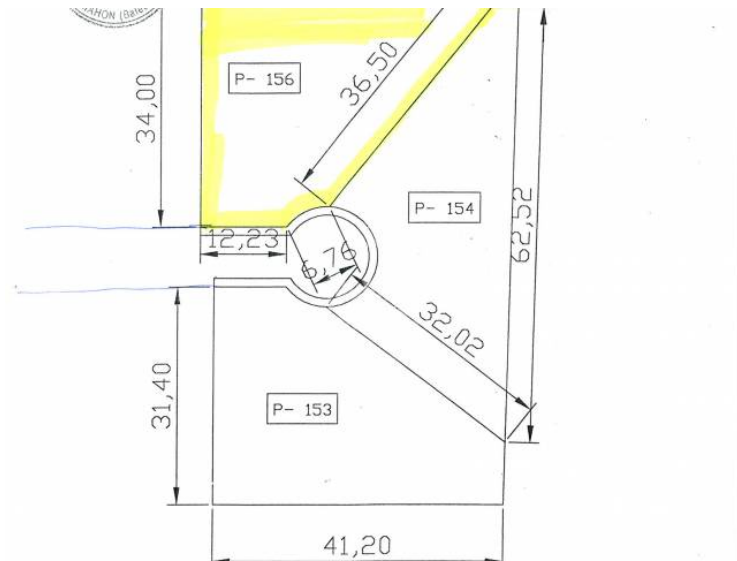

Die dargestellten Informationen werden von Dritten nur zu Informationszwecken angeboten und gelten als Richtig. Die Daten unterliegen Irrtümer, Preisänderung und Rücktritt vom Markt ist ohne vorherige Ankündigung möglich.