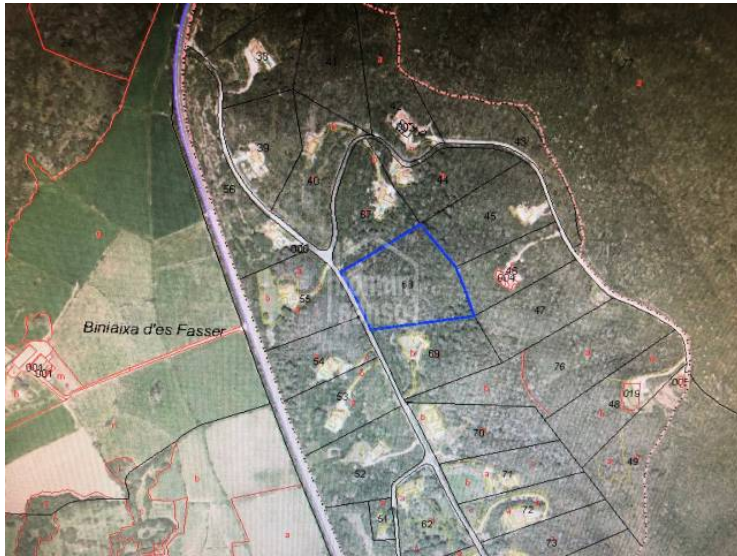

Die dargestellten Informationen werden von Dritten nur zu Informationszwecken angeboten und gelten als Richtig. Die Daten unterliegen Irrtümer, Preisänderung und Rücktritt vom Markt ist ohne vorherige Ankündigung möglich.