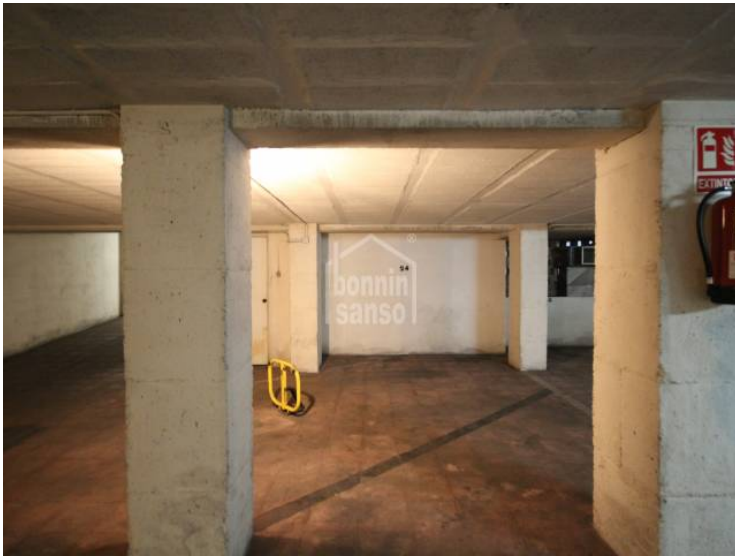

Die dargestellten Informationen werden von Dritten nur zu Informationszwecken angeboten und gelten als Richtig. Die Daten unterliegen Irrtümer, Preisänderung und Rücktritt vom Markt ist ohne vorherige Ankündigung möglich.