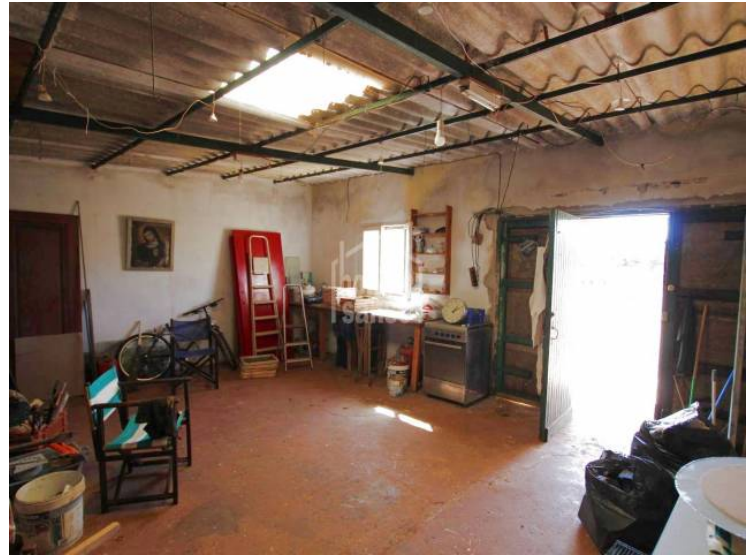

Die dargestellten Informationen werden von Dritten nur zu Informationszwecken angeboten und gelten als Richtig. Die Daten unterliegen Irrtümern, Preisänderung und Rücktritt vom Markt ist ohne vorherige Ankündigung möglich.