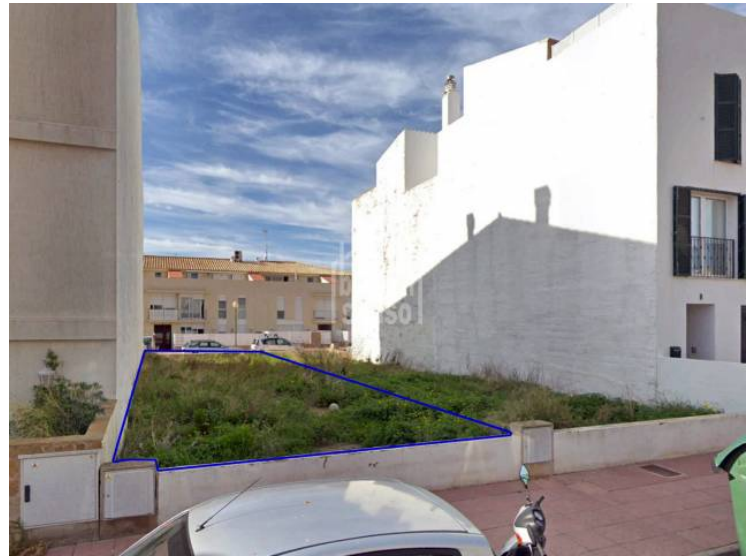

AGENCIA INMOBILIARIA DESDE 1988
ESTATE AGENTS | AGENCE IMMOBILIÈRE
AGENZIA IMMOBILIARE | IMMOBILIENAGENTUR

🇪🇸 Disponemos de más fotografías de la propiedad.
Contáctenos para más información.

🇬🇧 We have more photographs of this property.
Please contact us for more information.

🇫🇷 Nous avons plus de photos de cette propriété.
Contactez nous pour plus d'informations.

NUESTRAS OFICINAS:

MAHÓN Carrer Nou, 14-16 (+34) 971 35 04 03	CIUTADELLA Aving. Conqueridor, 72 (+34) 971 43 22 00	MERCADAL Aving. Via Ronda, 6 (+34) 971 134 188	SANT LLUÍS Aving. De Sa Pau, 65 (+34) 971 150 080	CALA MILLOR Aving. Son Bon Temps, 4 (+34) 971 387 597

Die dargestellten Informationen werden von Dritten nur zu Informationszwecken angeboten und gelten als Richtig. Die Daten unterliegen Irrtümer, Preisänderung und Rücktritt vom Markt ist ohne vorherige Ankündigung möglich.