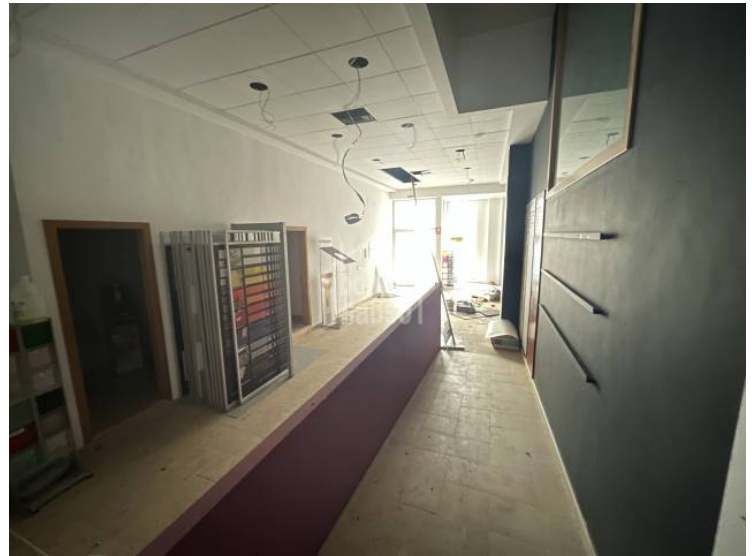

Die dargestellten Informationen werden von Dritten nur zu Informationszwecken angeboten und gelten als Richtig. Die Daten unterliegen Irrtümern, Preisänderung und Rücktritt vom Markt ist ohne vorherige Ankündigung möglich.