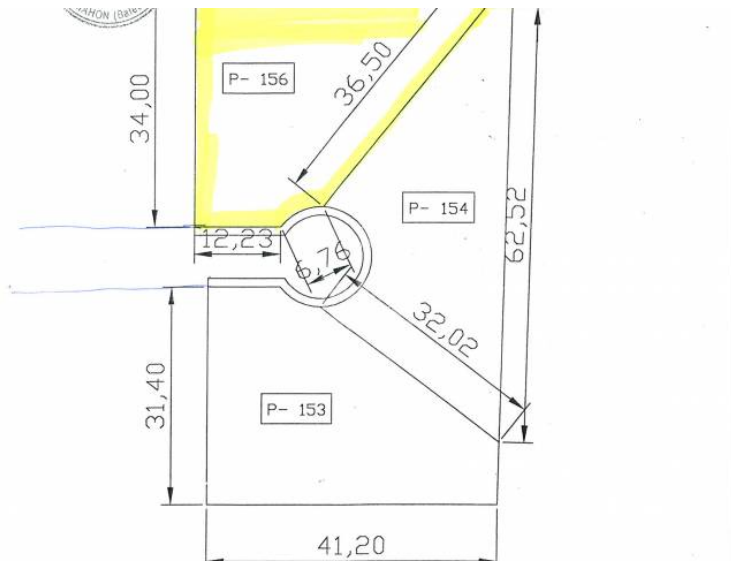

The information shown is provided by third parties for information only and are assumed correct.
The data are subject to errors, price changes and withdrawal without notice.