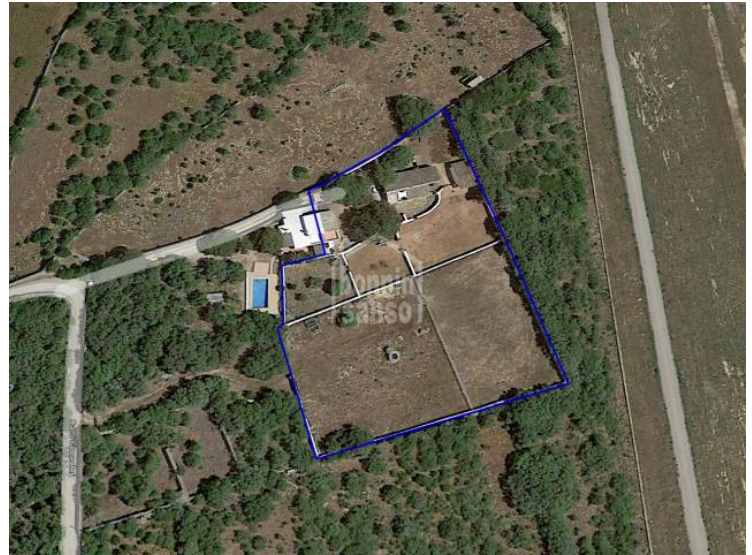

The information shown is provided by third parties for information only and are assumed correct.
The data are subject to errors, price changes and withdrawal without notice.