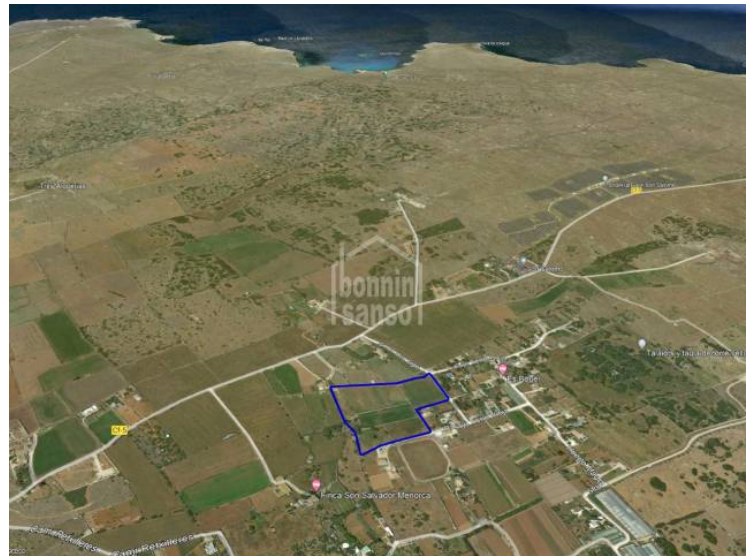

The information shown is provided by third parties for information only and are assumed correct.
The data are subject to errors, price changes and withdrawal without notice.