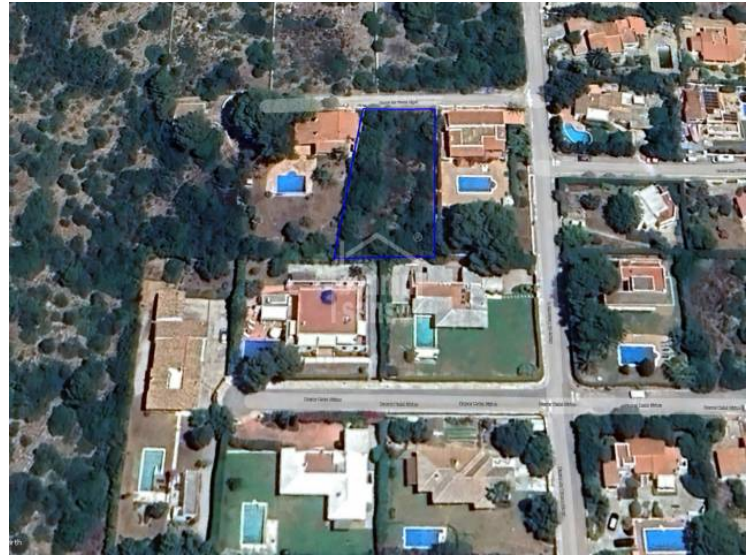

Les informations présentées sont fournies par des tiers à titre indicatif et sont supposées correctes.
Les données sont sujettes à des erreurs, changements de prix et retrait sans préavis.