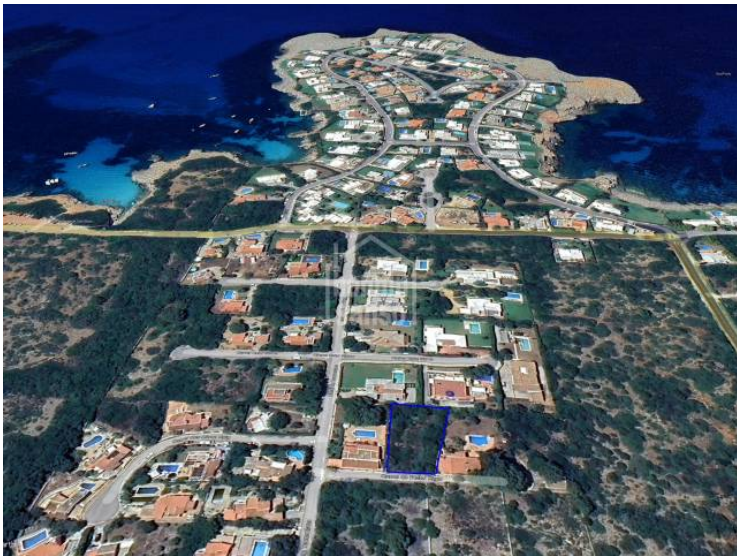

Les informations présentées sont fournies par des tiers à titre indicatif et sont supposées correctes.
Les données sont sujettes à des erreurs, changements de prix et retrait sans préavis.