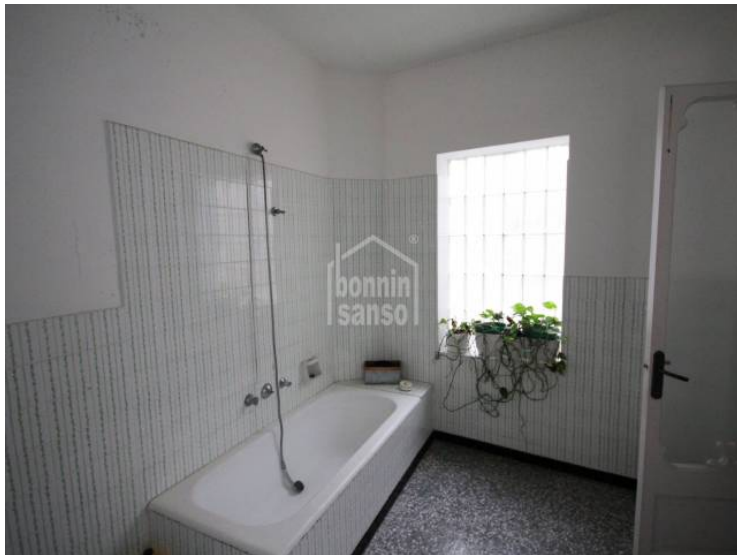

Les informations présentées sont fournies par des tiers à titre indicatif et sont supposées correctes.
Les données sont sujettes à des erreurs, changements de prix et retrait sans préavis.