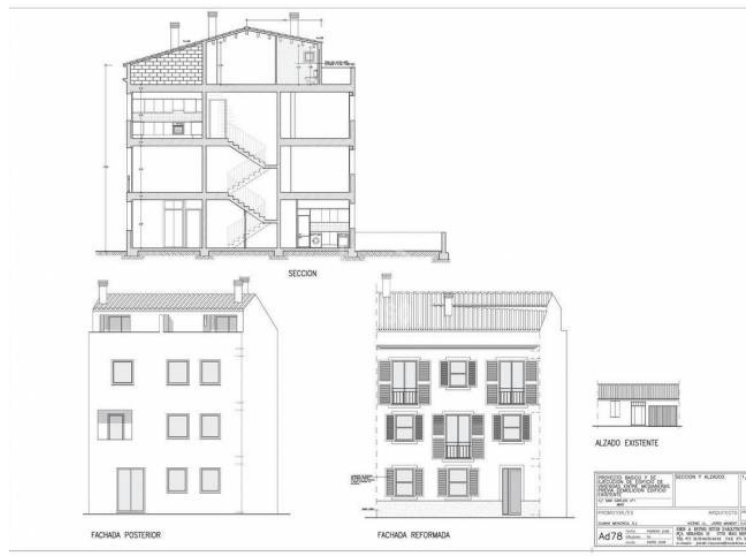

Les informations présentées sont fournies par des tiers à titre indicatif et sont supposées corrects.
Les données sont sujettes à des erreurs, changements de prix et retrait sans préavis.