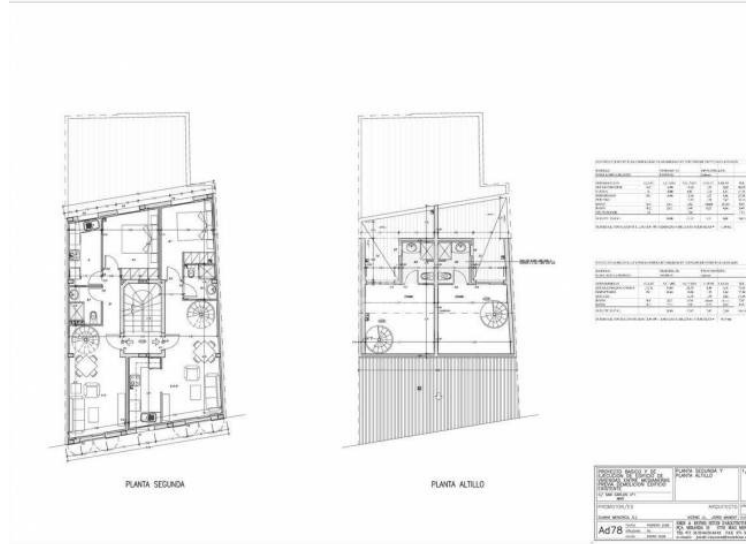

Les informations présentées sont fournies par des tiers à titre indicatif et sont supposées corrects.
Les données sont sujettes à des erreurs, changements de prix et retrait sans préavis.