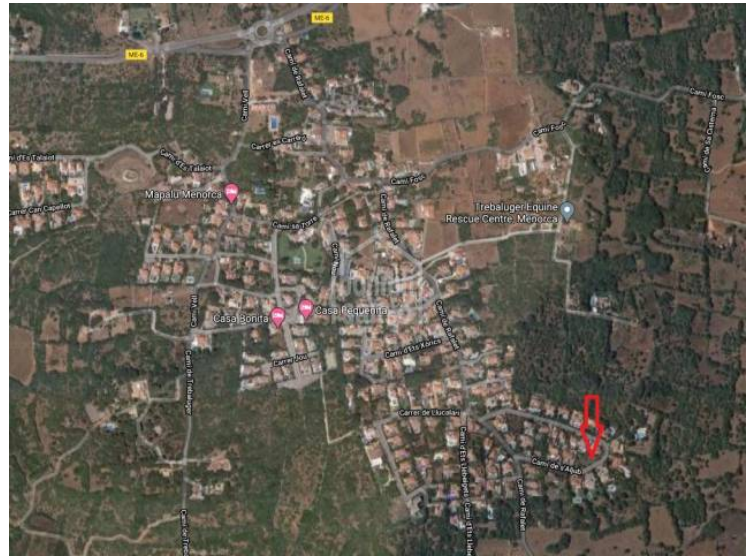

Les informations présentées sont fournies par des tiers à titre indicatif et sont supposées correctes.
Les données sont sujettes à des erreurs, changements de prix et retrait sans préavis.