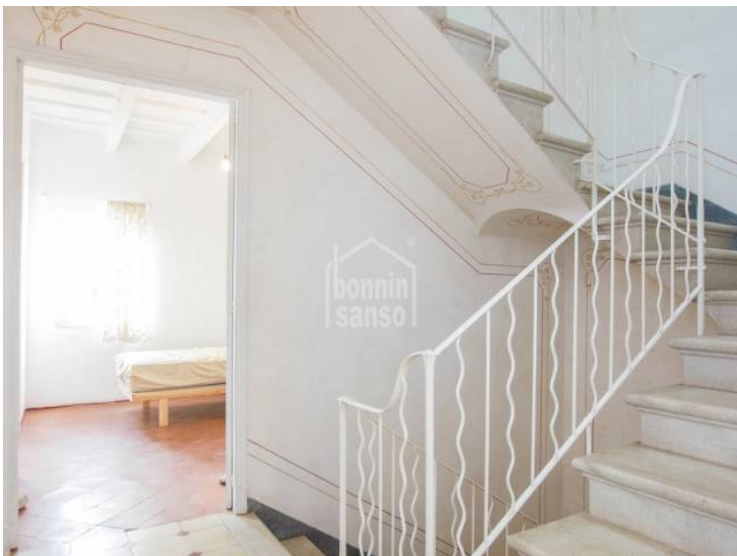

Les informations présentées sont fournies par des tiers à titre indicatif et sont supposées correctes.
Les données sont sujettes à des erreurs, changements de prix et retrait sans préavis.