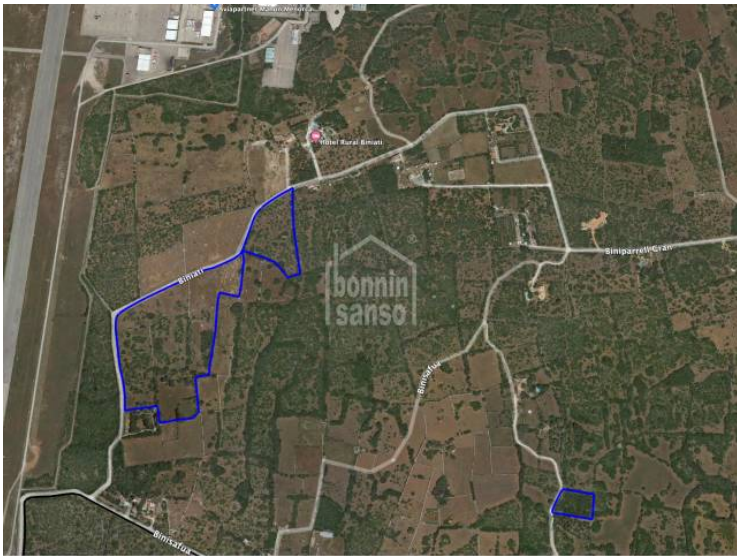

Les informations présentées sont fournies par des tiers à titre indicatif et sont supposées corrects.
Les données sont sujettes à des erreurs, changements de prix et retrait sans préavis.