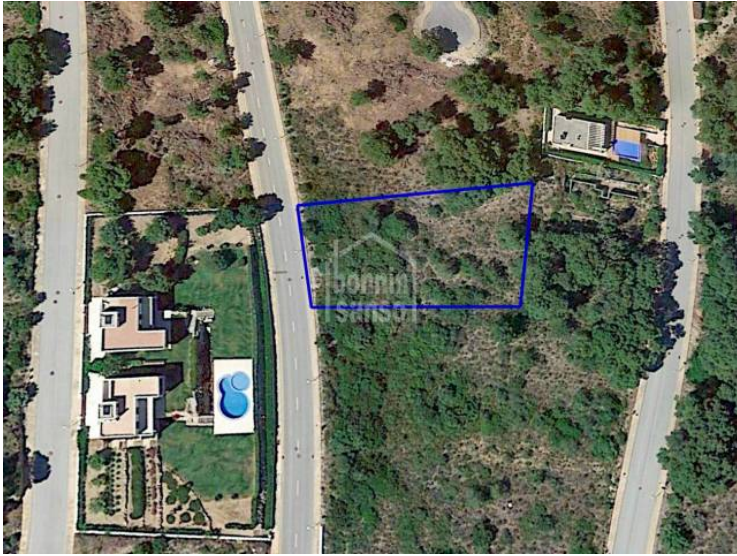

Le informazioni visualizzate sono fornite da terzi per solo informazioni e sono assunto corretta.
I dati sono soggetti ad errori, variazioni dei prezzi e il ritiro senza preavviso.