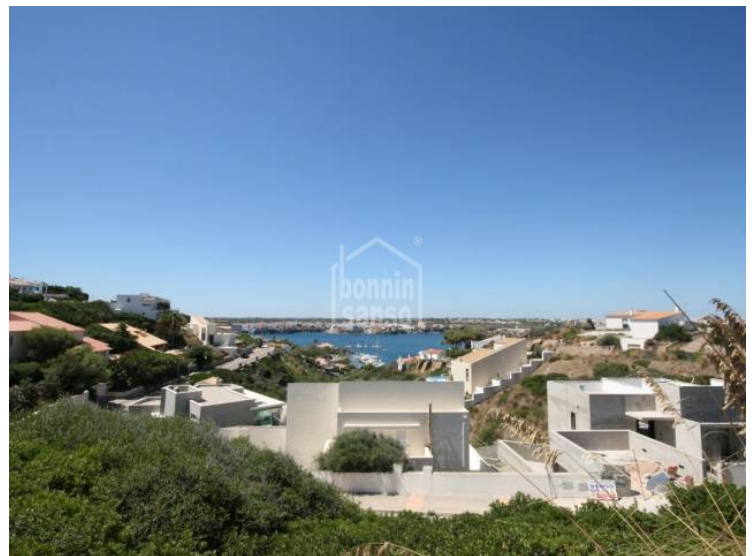

Le informazioni visualizzate sono fornite da terzi per solo informazioni e sono assunto corretta.
I dati sono soggetti ad errori, variazioni dei prezzi e il ritiro senza preavviso.