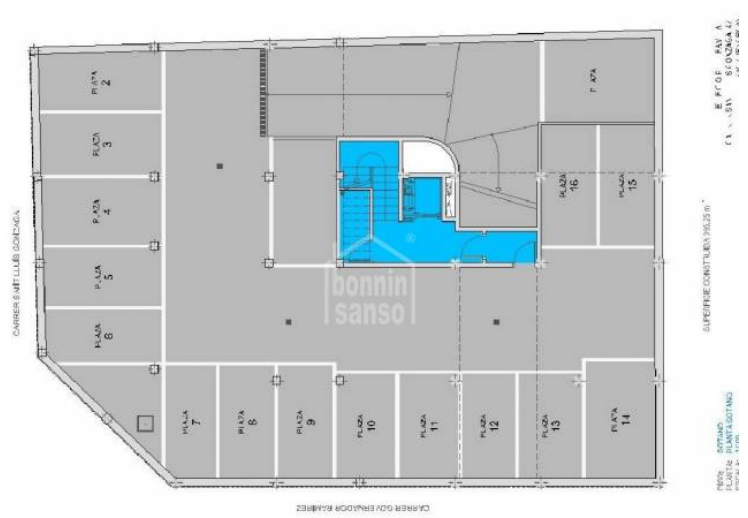

Le informazioni visualizzate sono fornite da terzi per solo informazioni e sono assunto corretta. I dati sono soggetti ad errori, variazioni dei prezzi e il ritiro senza preavviso.