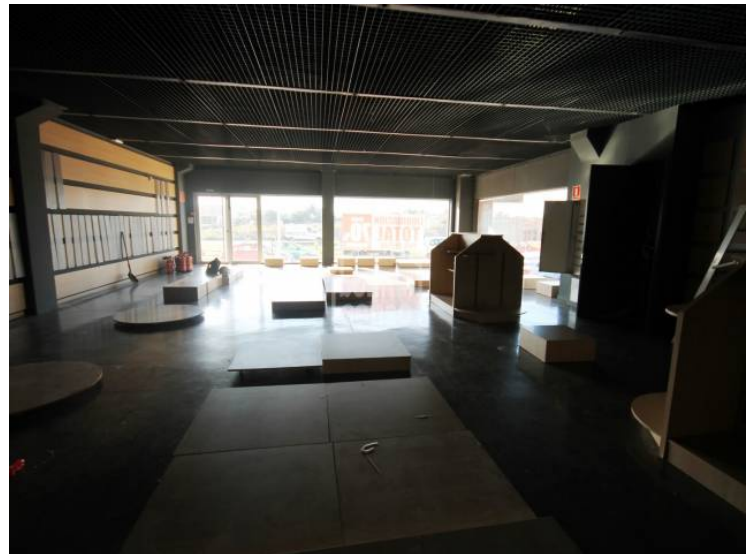

Le informazioni visualizzate sono fornite da terzi per solo informazioni e sono assunto corretta.
I dati sono soggetti ad errori, variazioni dei prezzi e il ritiro senza preavviso.