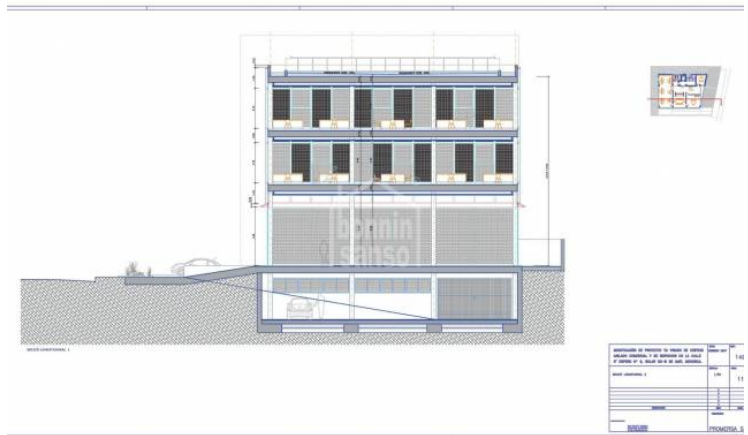

Le informazioni visualizzate sono fornite da terzi per solo informazioni e sono assunto corretta.
I dati sono soggetti ad errori, variazioni dei prezzi e il ritiro senza preavviso.