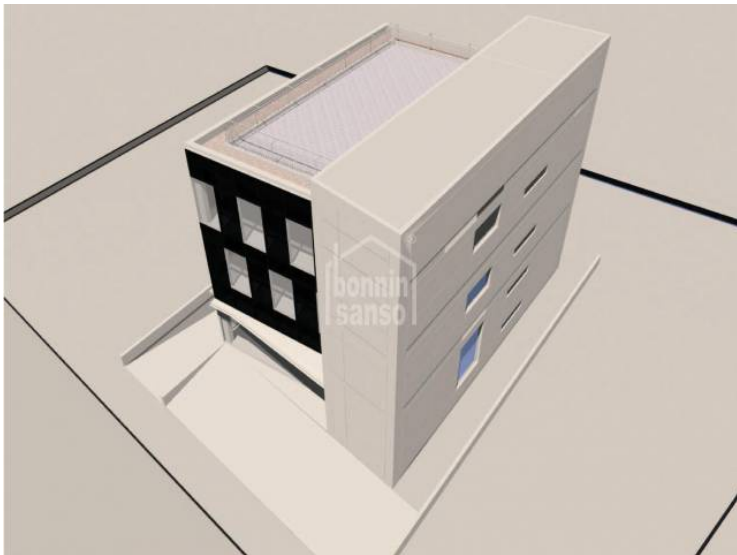

Le informazioni visualizzate sono fornite da terzi per solo informazioni e sono assunto corretta.
I dati sono soggetti ad errori, variazioni dei prezzi e il ritiro senza preavviso.