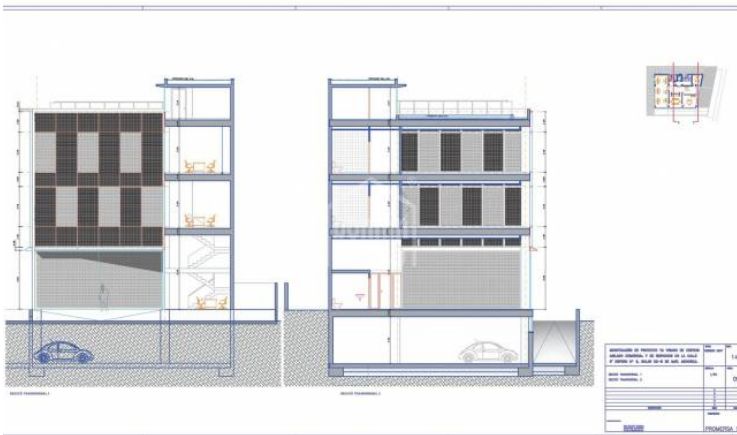

Le informazioni visualizzate sono fornite da terzi per solo informazioni e sono assunto corretta.
I dati sono soggetti ad errori, variazioni dei prezzi e il ritiro senza preavviso.