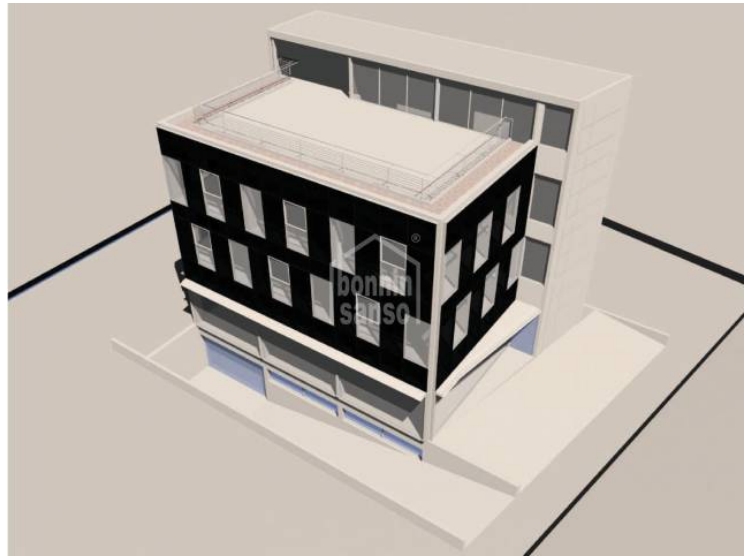

Le informazioni visualizzate sono fornite da terzi per solo informazioni e sono assunto corretta.
I dati sono soggetti ad errori, variazioni dei prezzi e il ritiro senza preavviso.