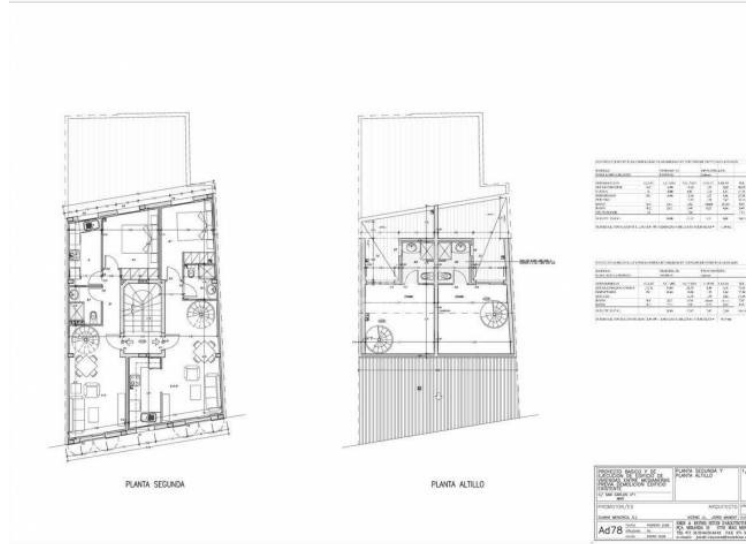

Le informazioni visualizzate sono fornite da terzi per solo informazioni e sono assunto corretta. I dati sono soggetti ad errori, variazioni dei prezzi e il ritiro senza preavviso.