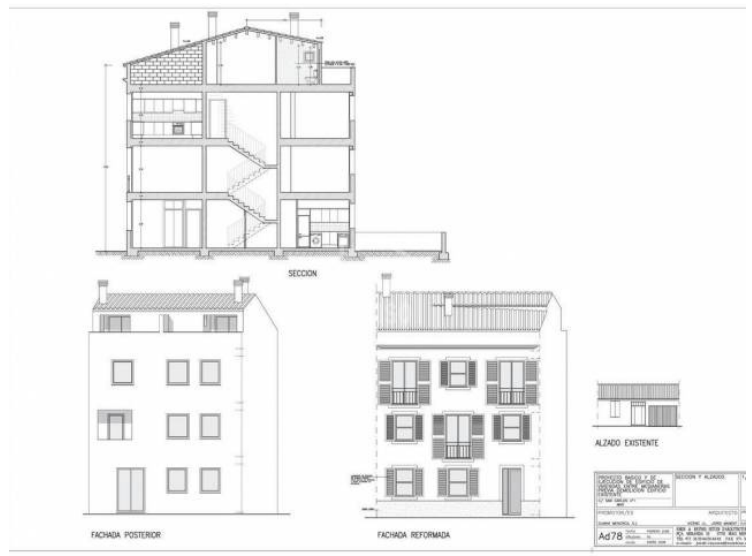

Le informazioni visualizzate sono fornite da terzi per solo informazioni e sono assunto corretta. I dati sono soggetti ad errori, variazioni dei prezzi e il ritiro senza preavviso.