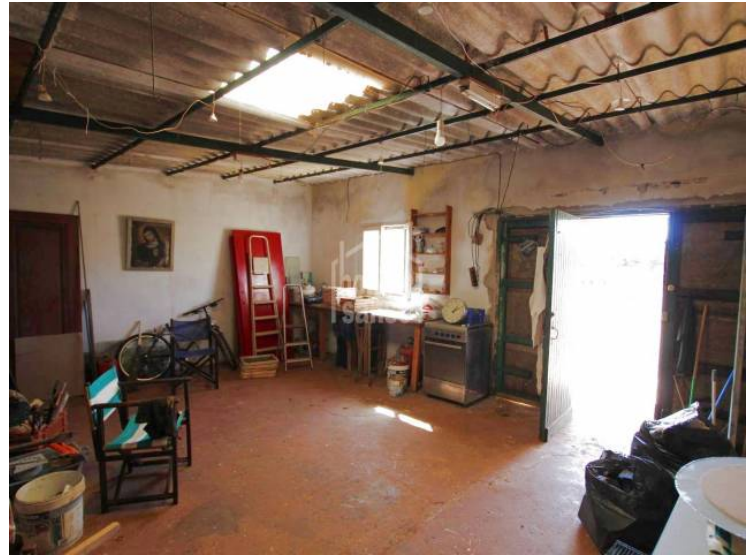

Le informazioni visualizzate sono fornite da terzi per solo informazioni e sono assunto corretta.
I dati sono soggetti ad errori, variazioni dei prezzi e il ritiro senza preavviso.